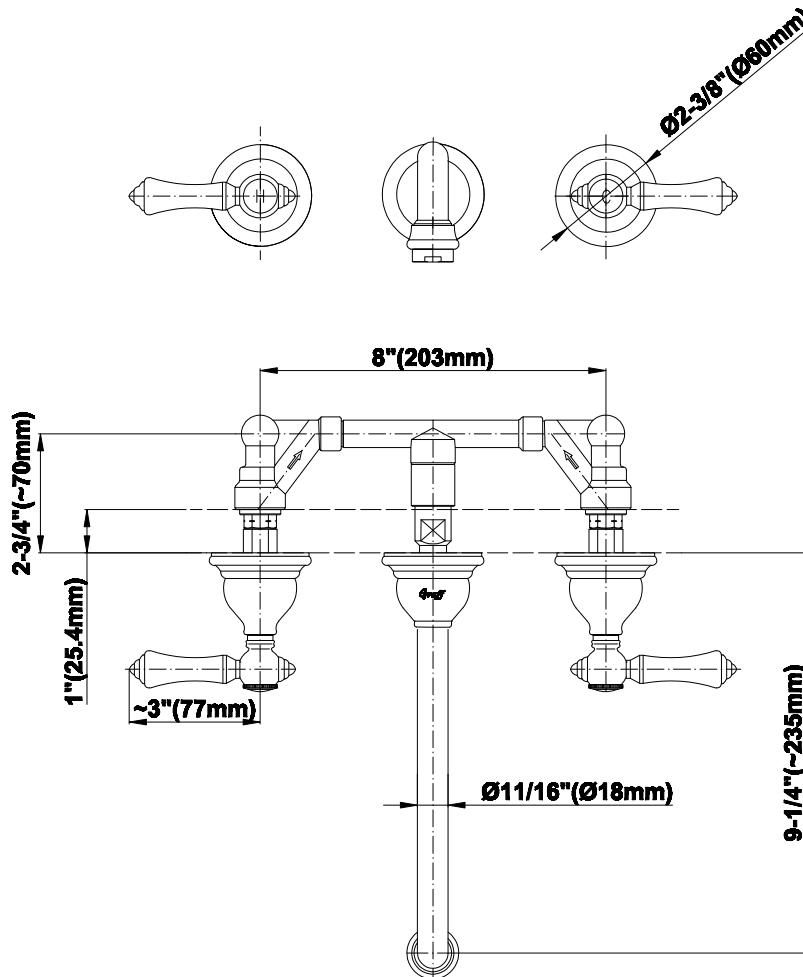

The measurements shown are for reference only. Products and specifications shown are subject to change without notice. Revised 07/2012.

www.graff-faucets.com | phone: 800-954-4723